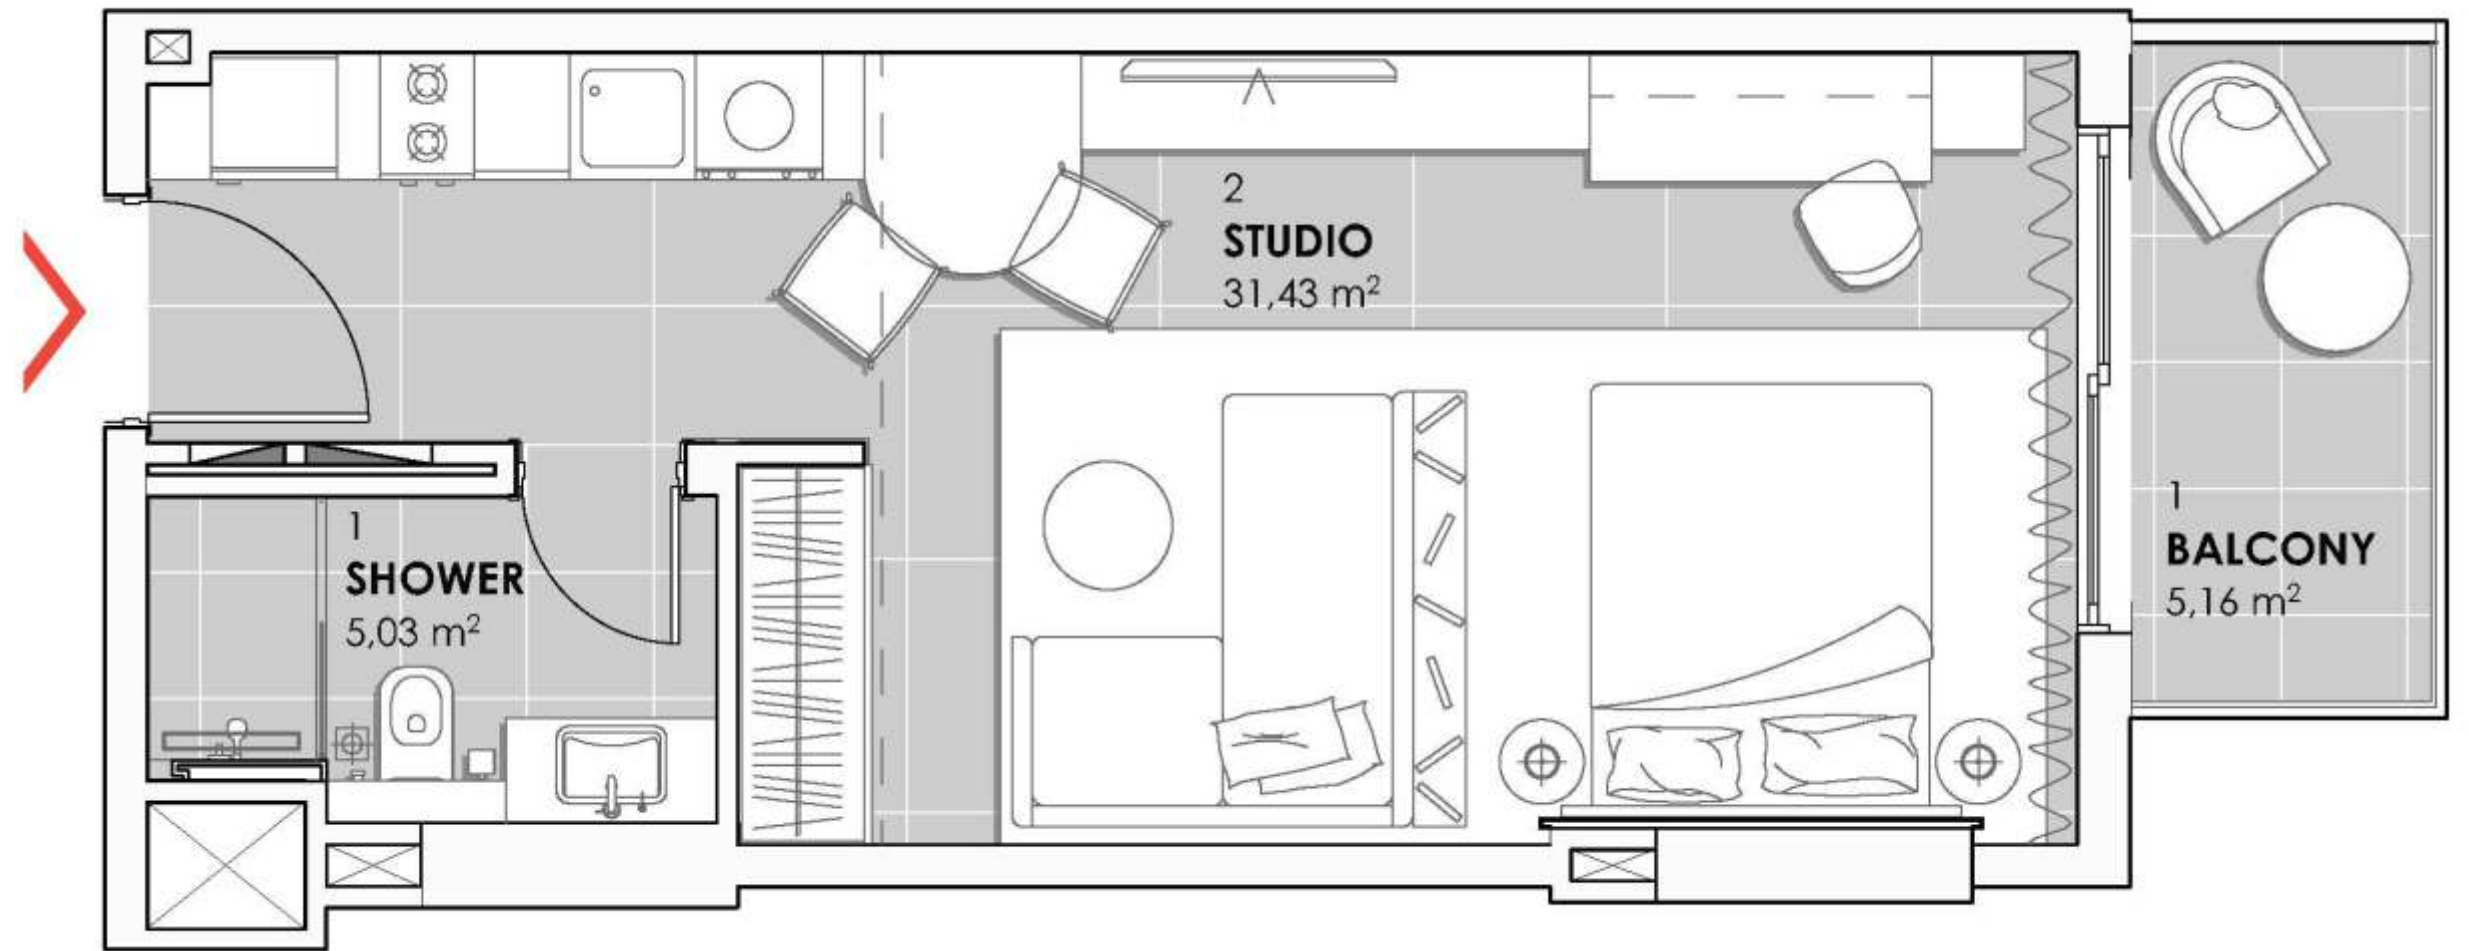

# STUDIOS

FROM 441.43 SQ FT  
TO 683.08 SQ FT

Second floor - Tenth floor

Dubai Marina

Burj Khalifa