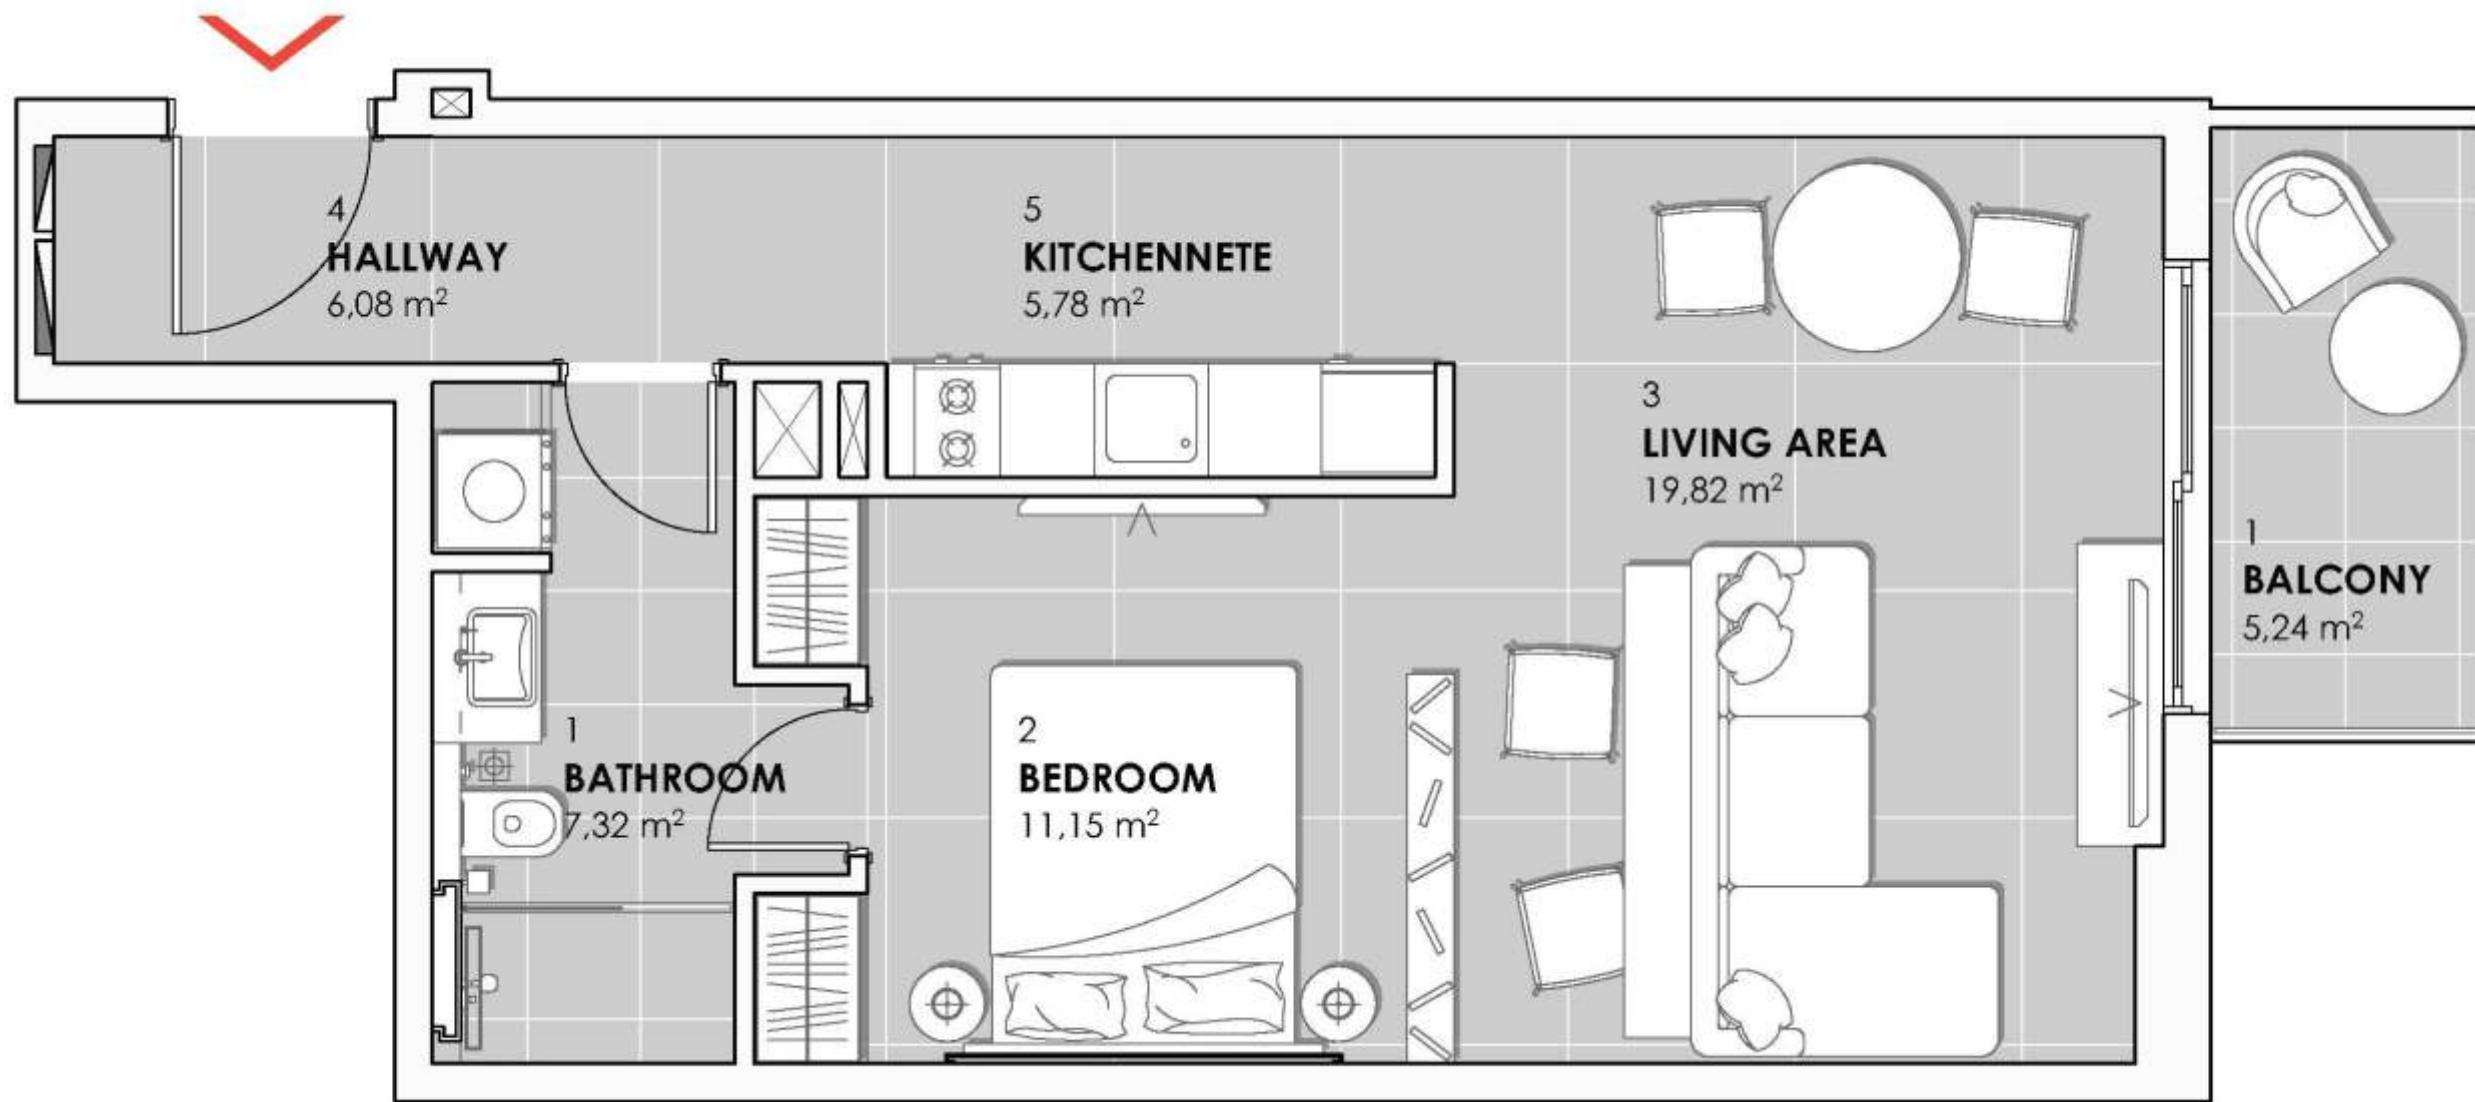

# STUDIOS

FROM 441.43 SQ FT  
TO 683.08 SQ FT

Second floor - Tenth floor

Dubai Marina

Burj Khalifa

## STUDIO APARTMENT TYPE A

Apt. no. 215, 315, 415, 515,  
615, 715, 815, 915, 1010

Second floor - Tenth floor

Dubai Marina

Burj Khalifa