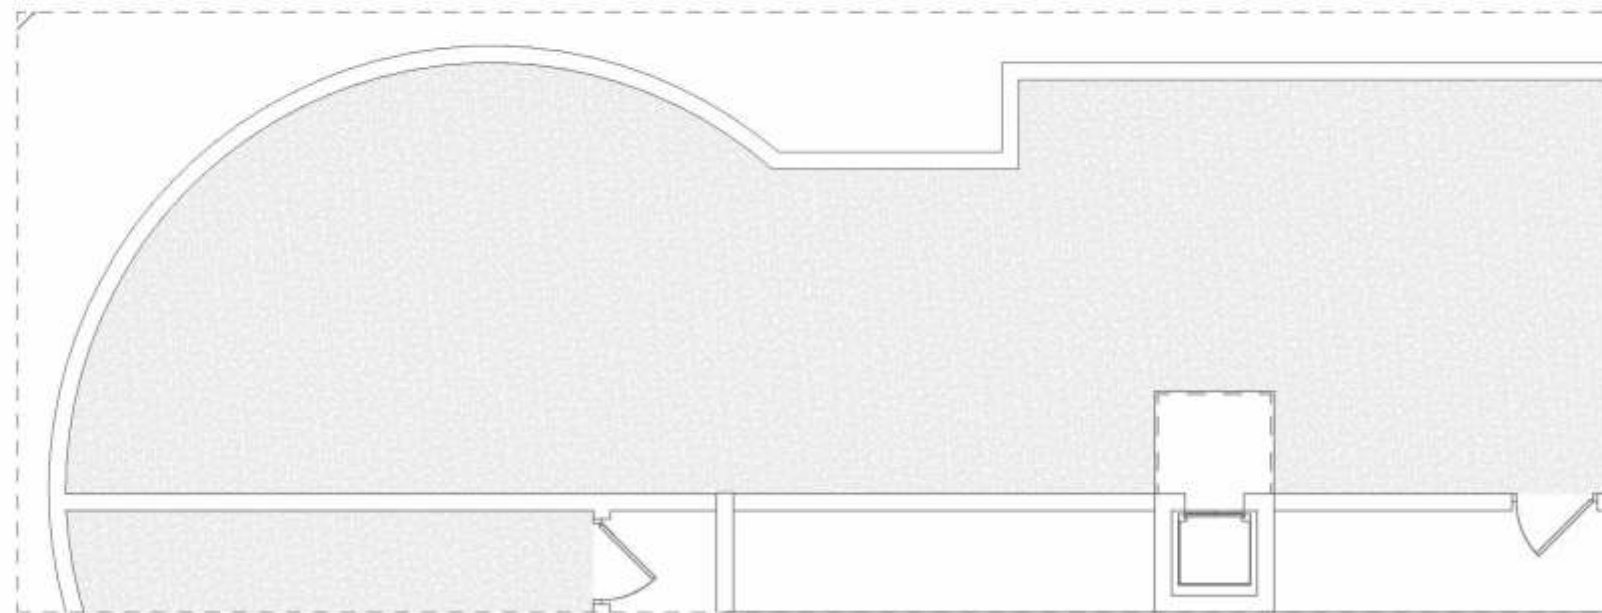

# TWO BEDROOM

FROM 2337.58 SQ FT  
TO 3010.24 SQ FT

Tenth floor

Dubai Marina

Burj Khalifa

Roof floor

Roof terrace plan

**TWO BEDROOM APARTMENT TYPE B**