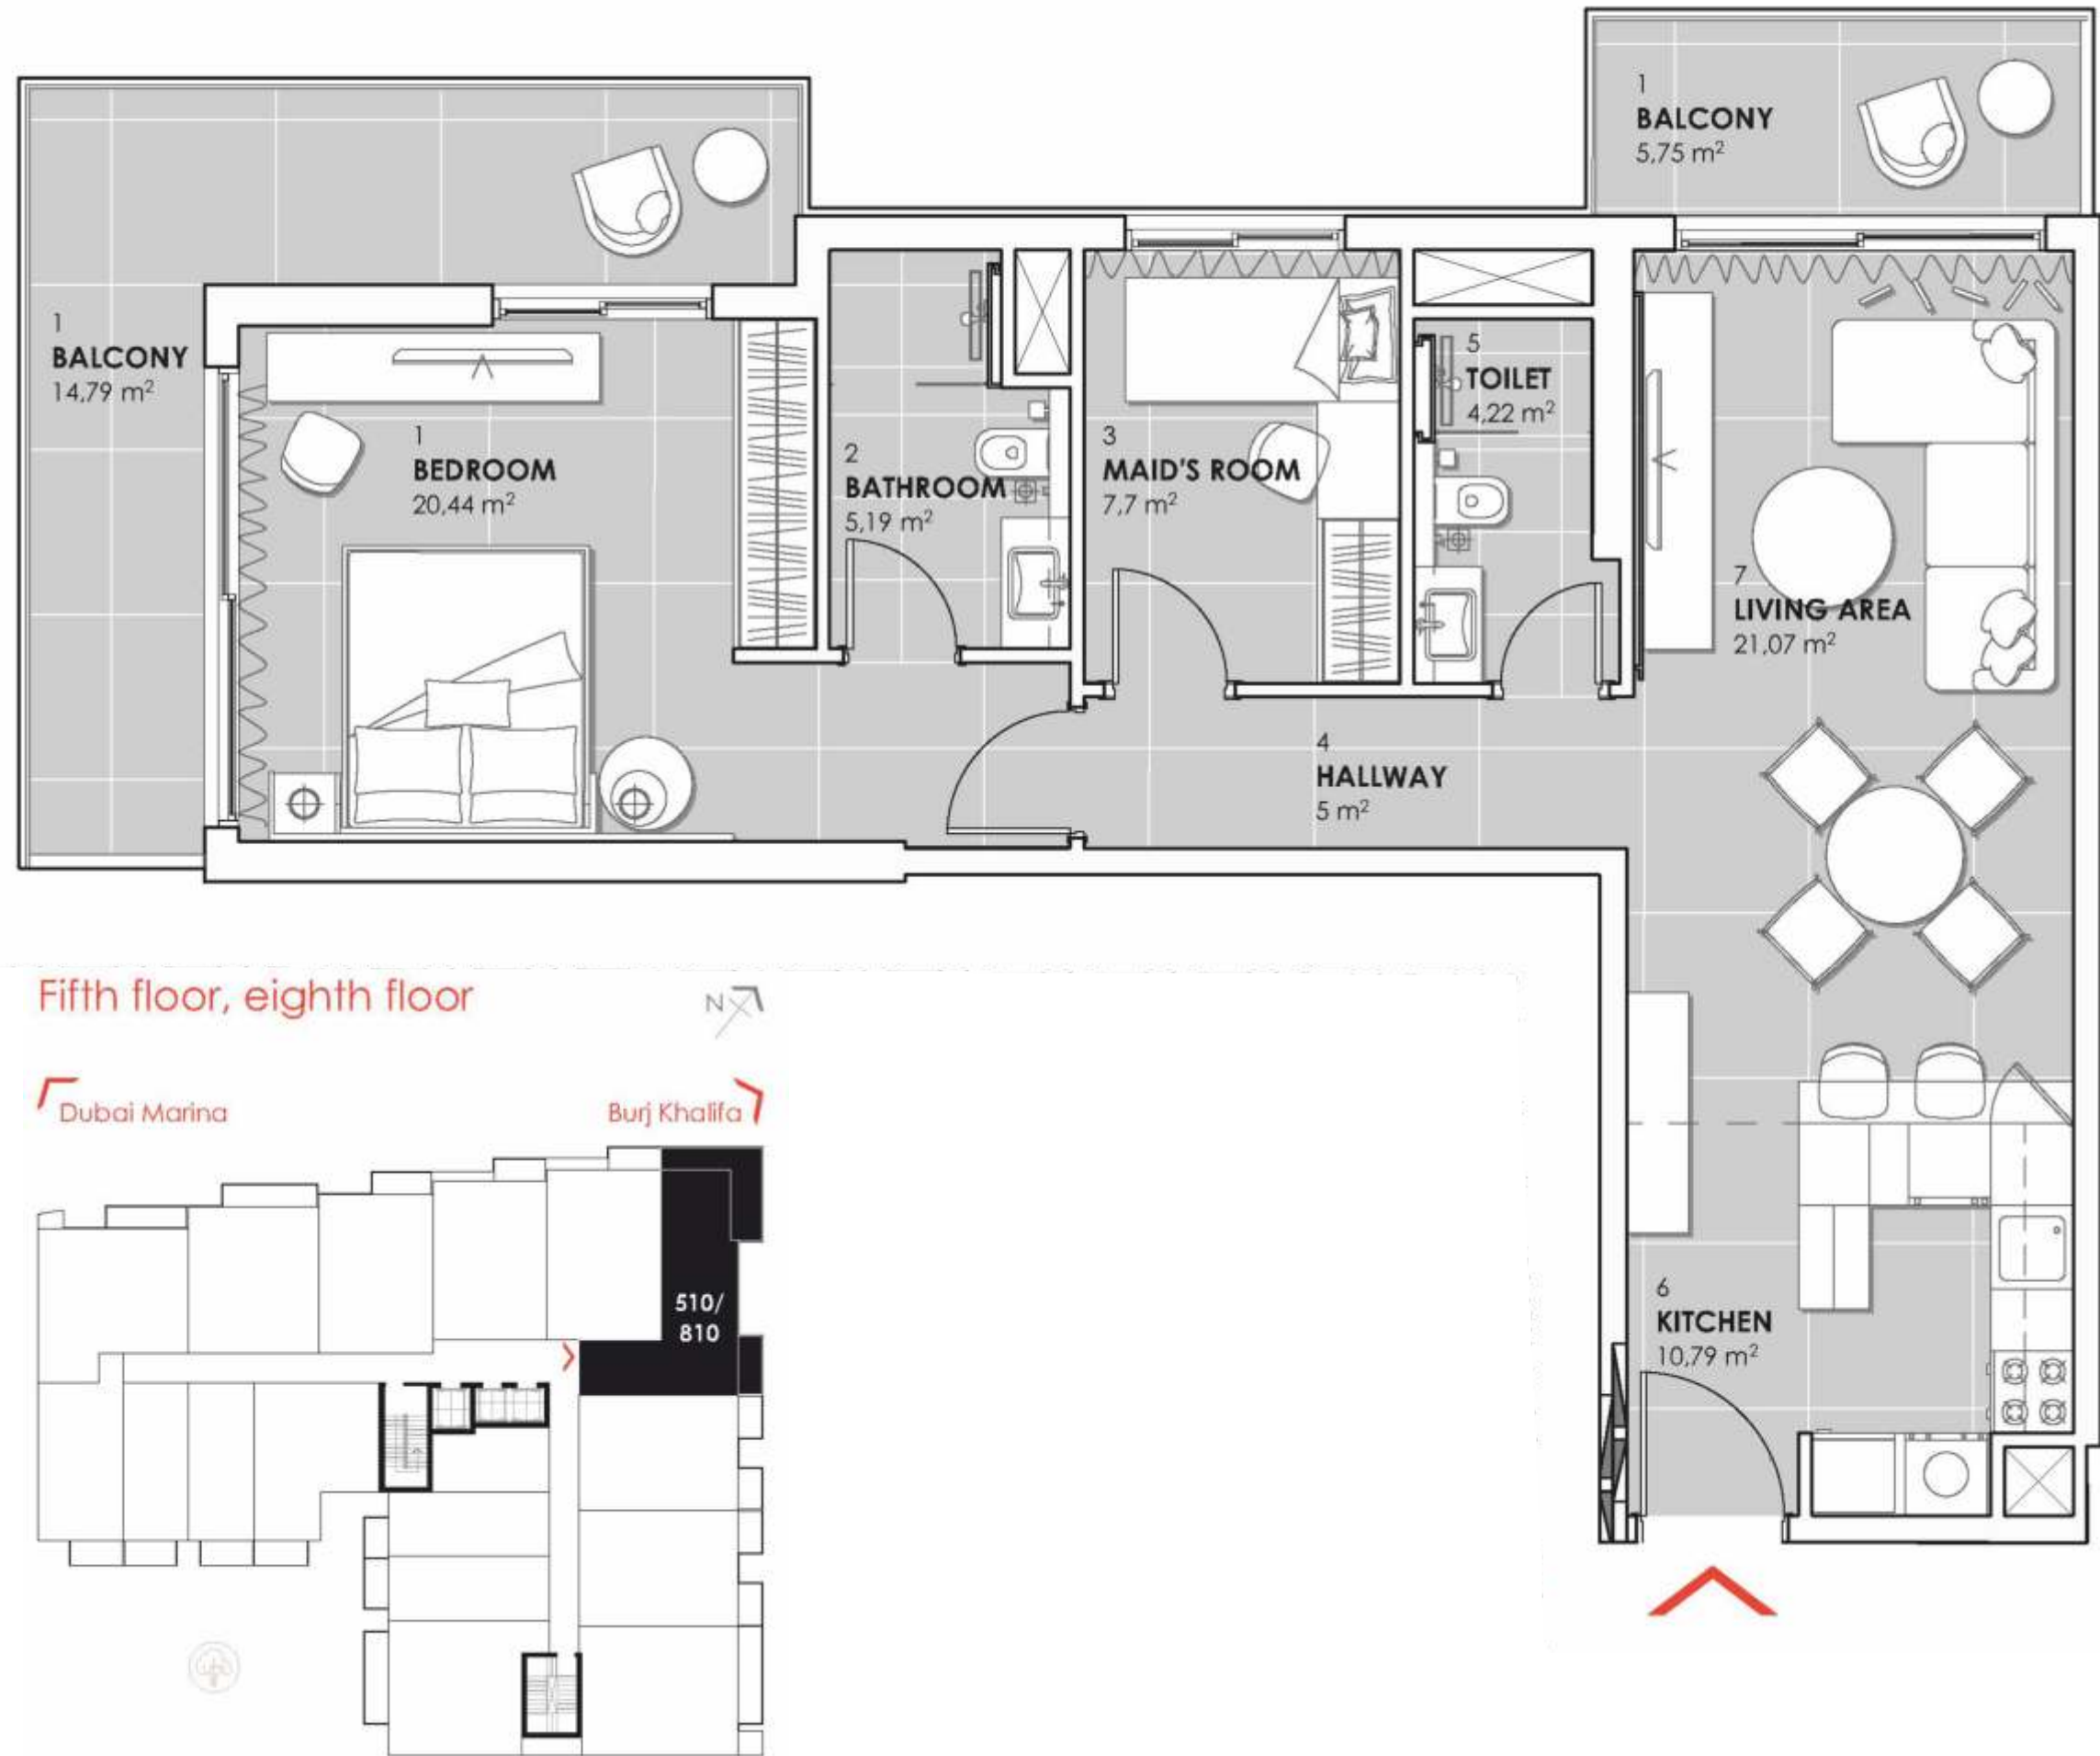

ONE BEDROOM

FROM 691.80 SQ FT
TO 1020.10 SQ FT

ONE BEDROOM APARTMENT TYPE C
Apt. no. 510,810