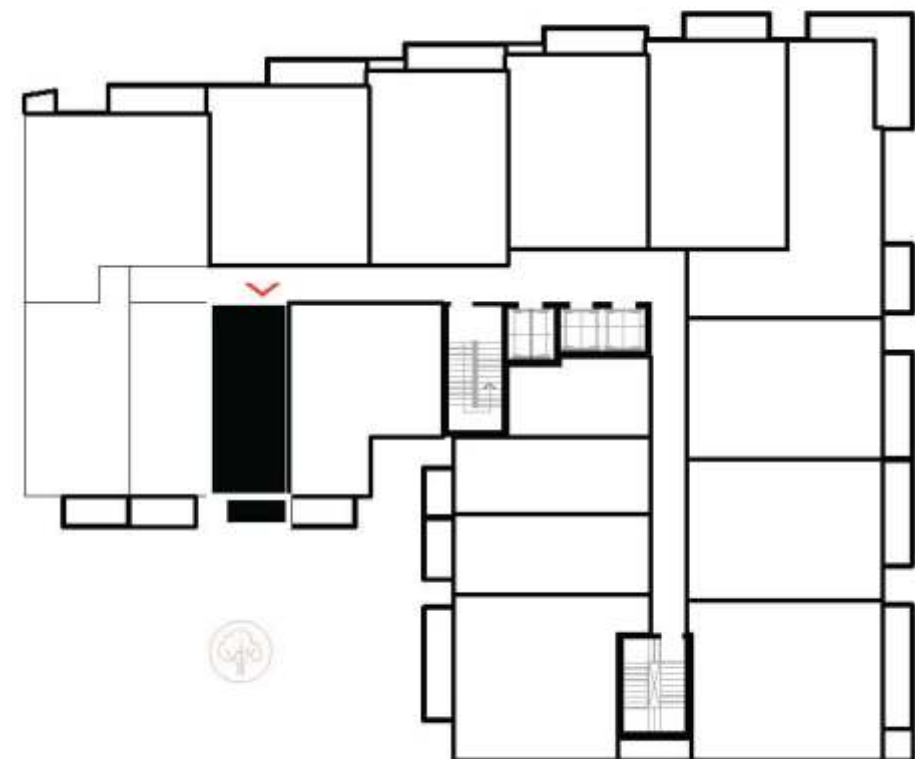

# STUDIOS

FROM 441.43 SQ FT  
TO 683.08 SQ FT

Second floor - Tenth floor

Dubai Marina

Burj Khalifa

## STUDIO APARTMENT TYPE A

Apt. no. 202, 302, 402, 502,  
602, 702, 802, 902, 1002