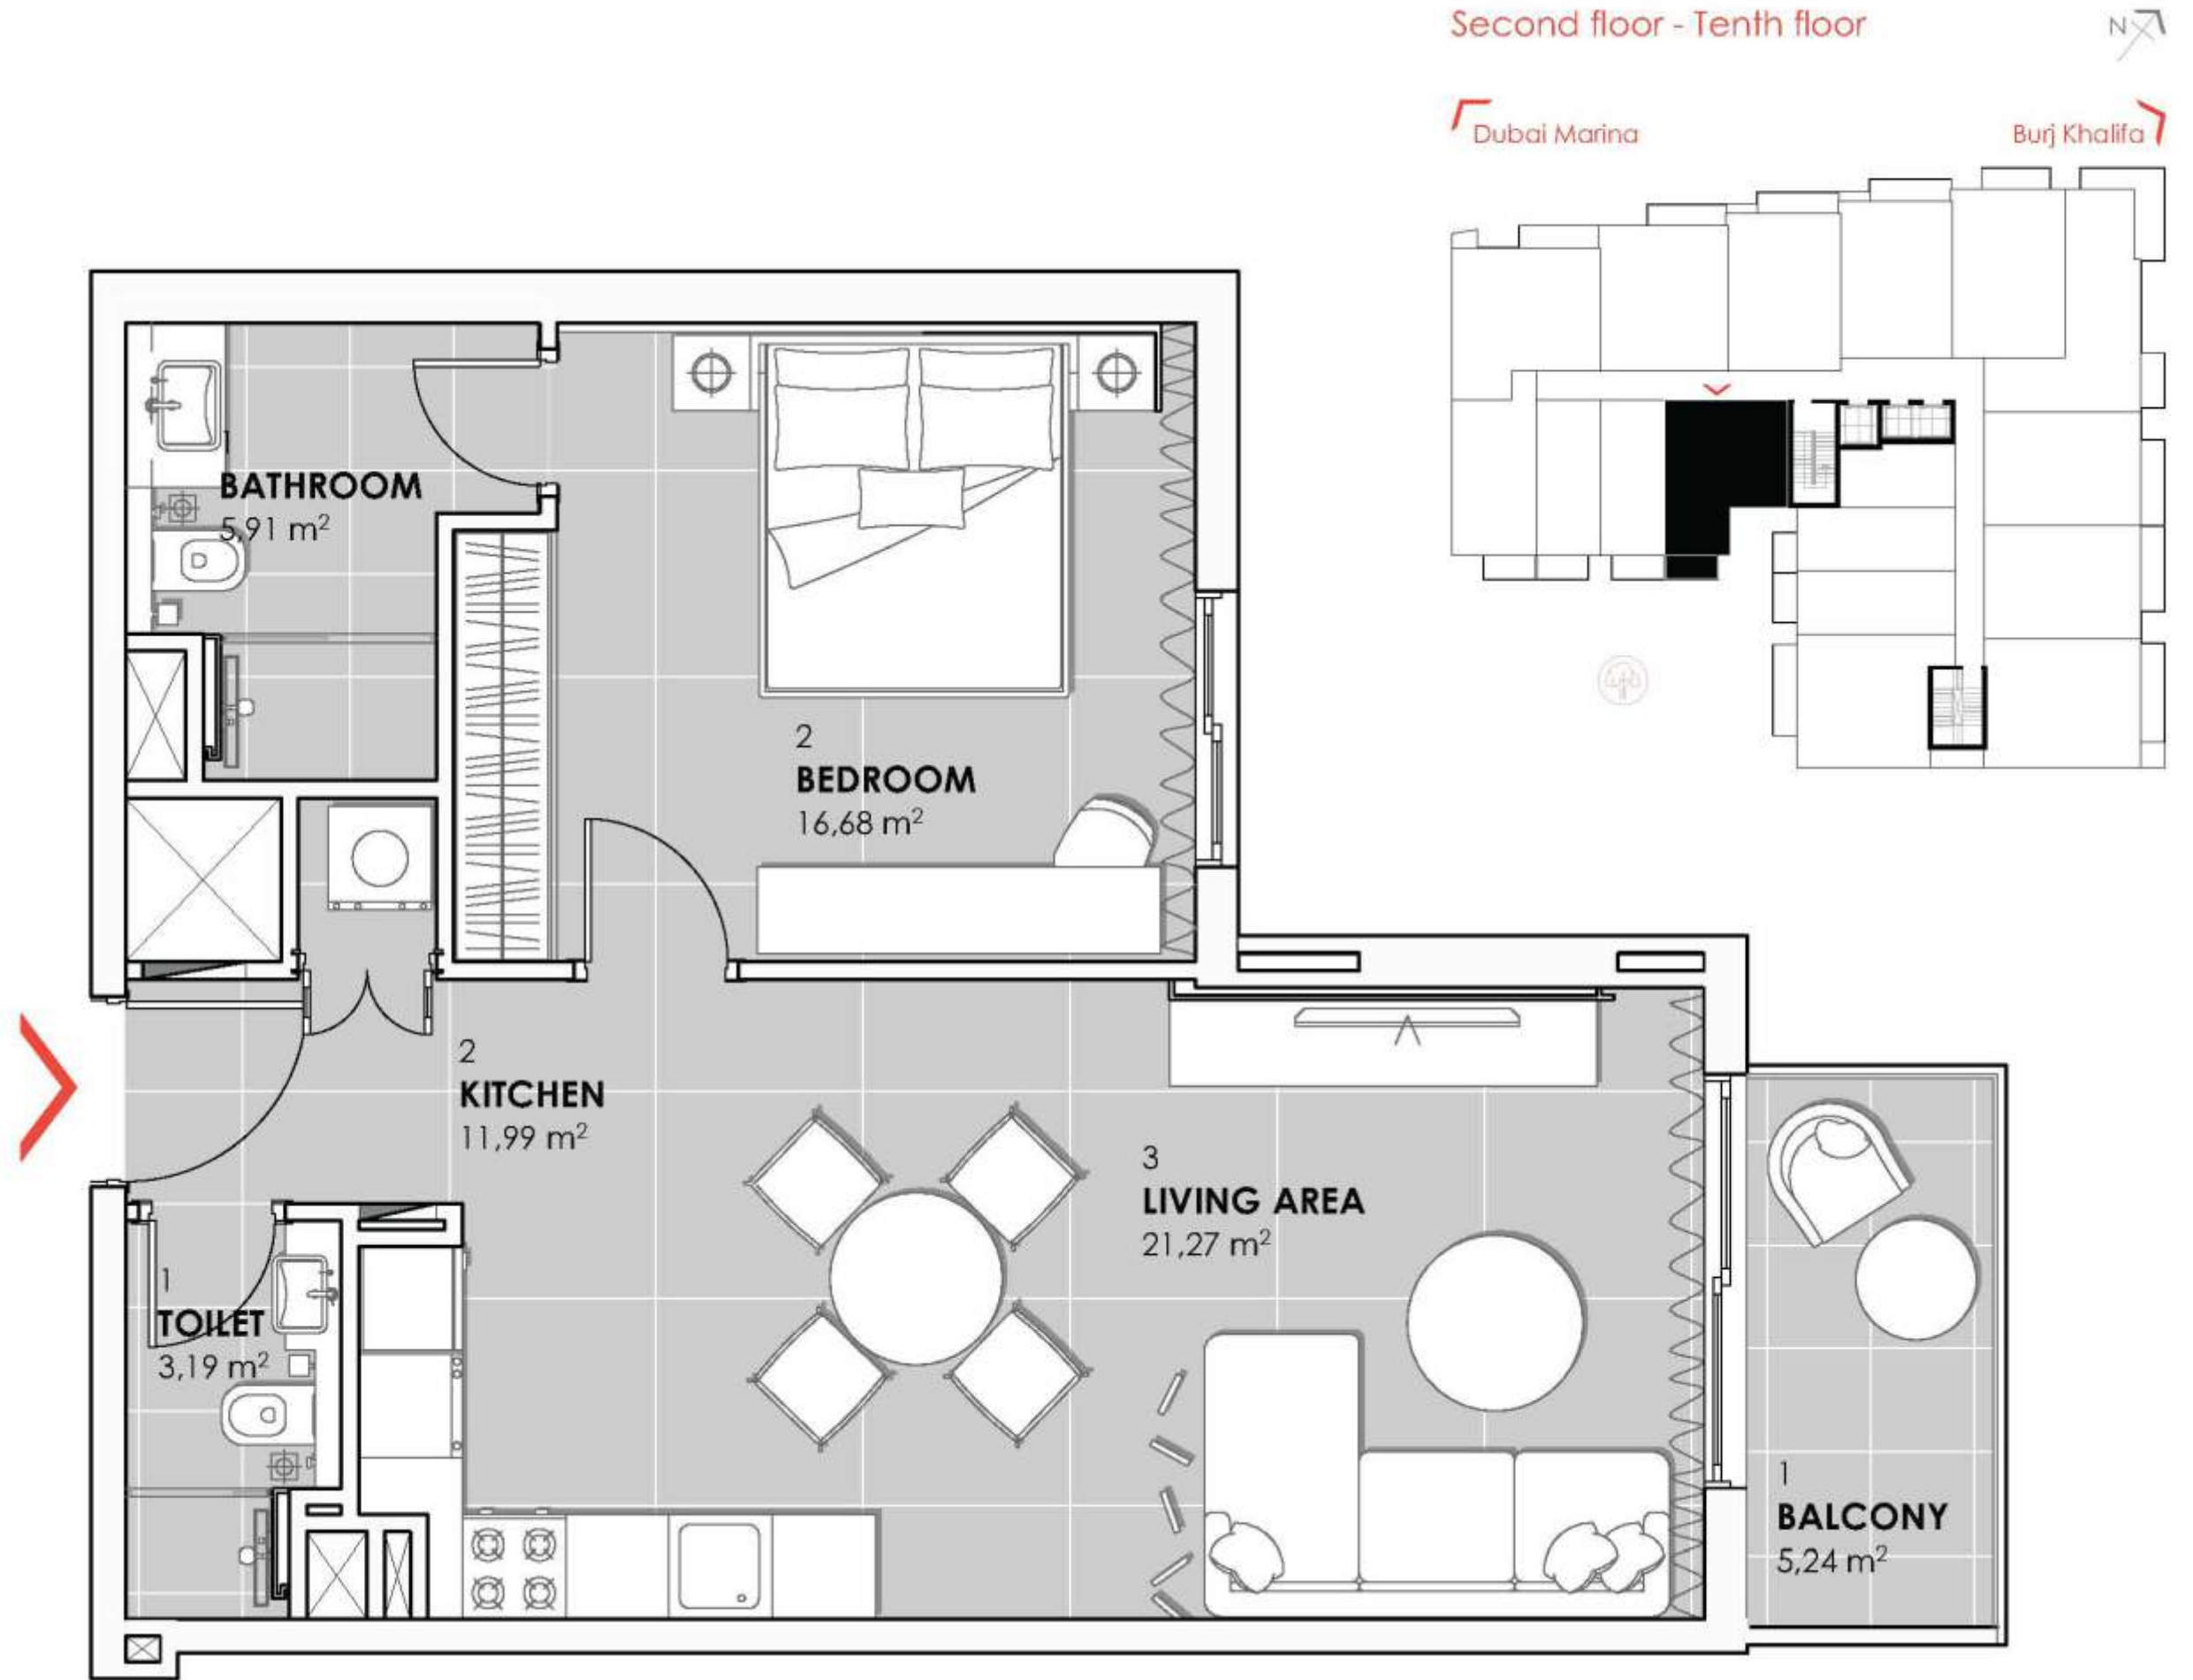

ONE BEDROOM

FROM 691.80 SQ FT
TO 1020.10 SQ FT

ONE BEDROOM APARTMENT TYPE A

Apt. no. 201, 301, 401, 501,
601, 701, 801, 901, 1001