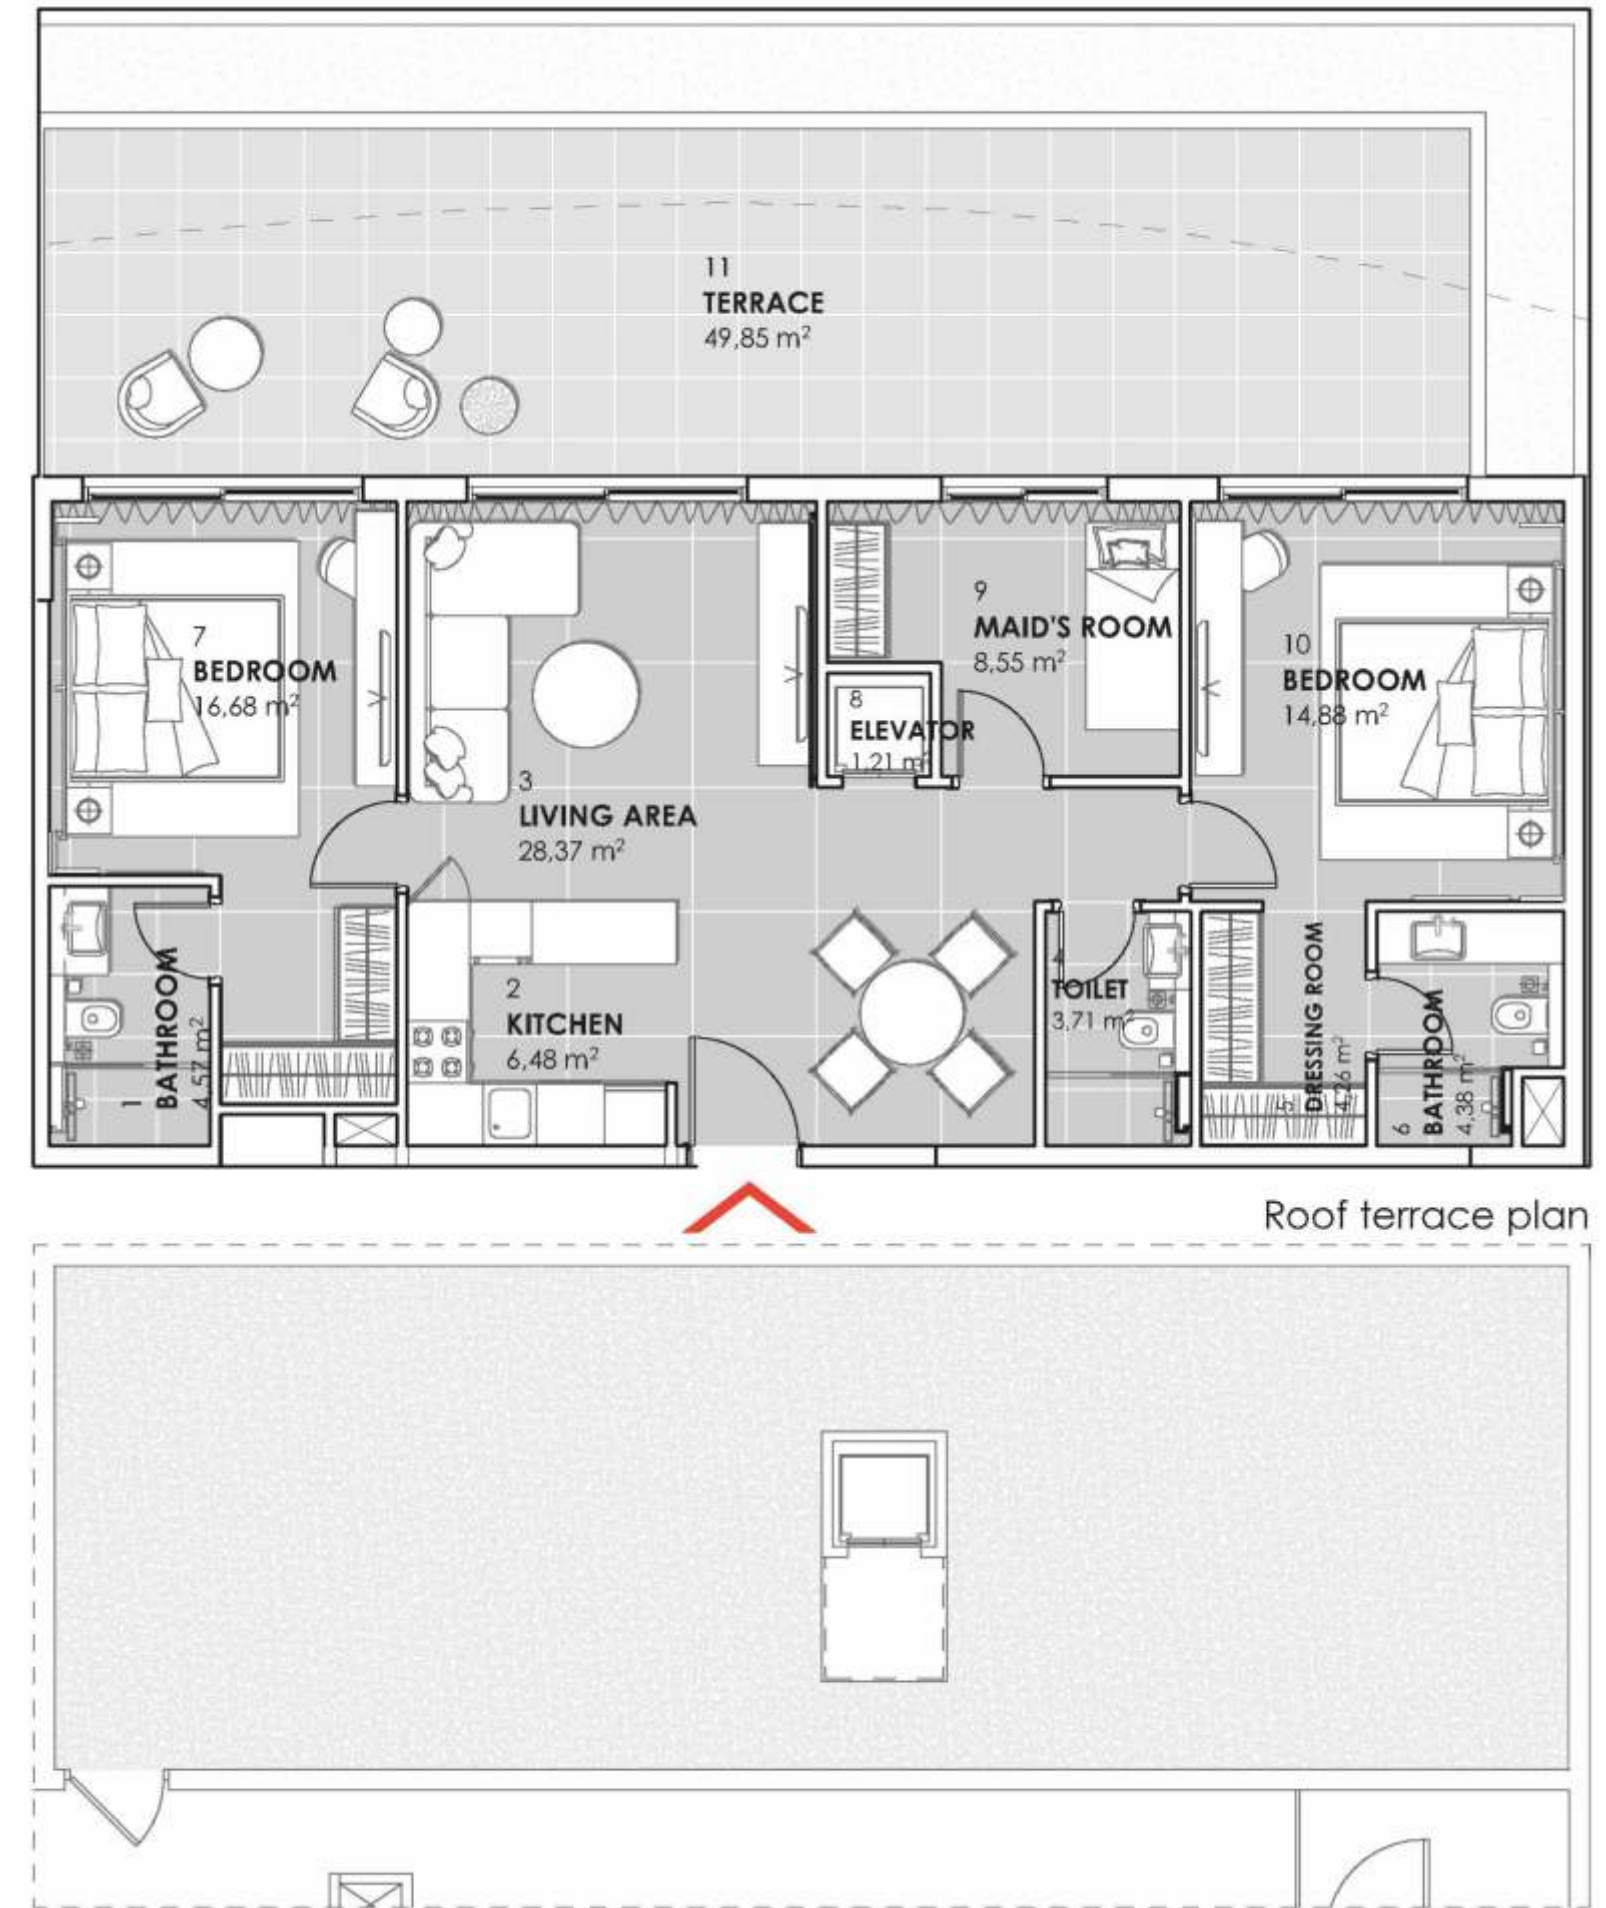

# TWO BEDROOM

FROM 2337.58 SQ FT  
TO 3010.24 SQ FT

**TWO BEDROOM APARTMENT TYPE A**  
Apt. no. 1008