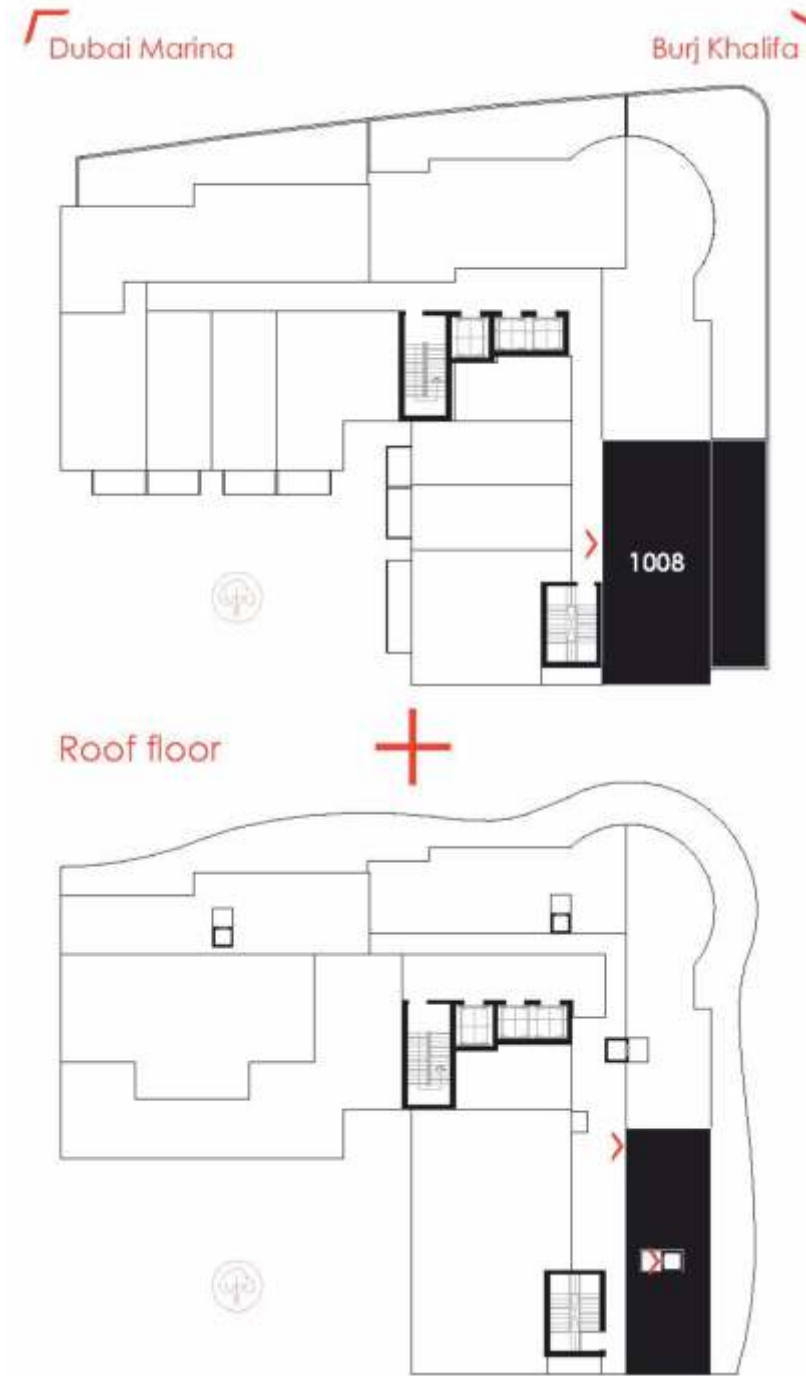

## ONE BEDROOM APARTMENT TYPE H

Apt. no. 205, 305, 405, 505,  
605, 705, 805, 905

# ONE BEDROOM

FROM 691.80 SQ FT  
TO 1020.10 SQ FT

**ONE BEDROOM APARTMENT TYPE C**  
Apt. no. 510,810

# TWO BEDROOM

FROM 2337.58 SQ FT  
TO 3010.24 SQ FT

**TWO BEDROOM APARTMENT TYPE A**  
Apt. no. 1008

# TWO BEDROOM

FROM 2337.58 SQ FT  
TO 3010.24 SQ FT

Tenth floor

Dubai Marina

Burj Khalifa

Roof floor

Roof terrace plan

**TWO BEDROOM APARTMENT TYPE B**