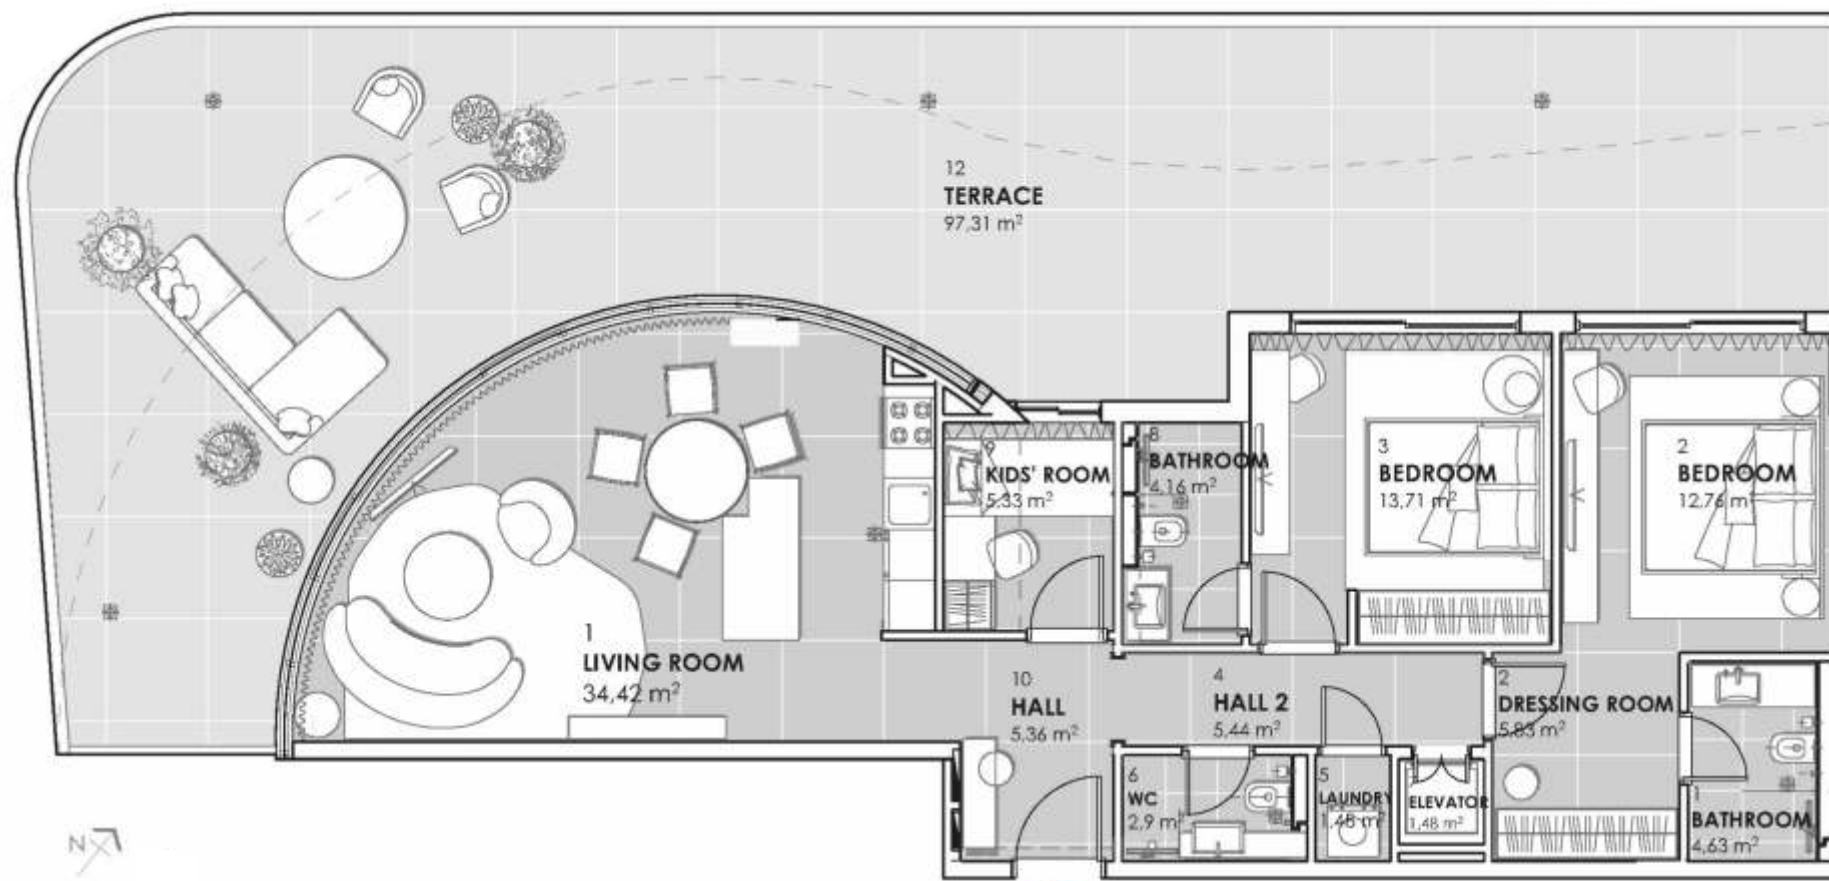

# TWO BEDROOM

FROM 2337.58 SQ FT  
TO 3010.24 SQ FT

**TWO BEDROOM APARTMENT TYPE A**  
Apt. no. 1008

# TWO BEDROOM

FROM 2337.58 SQ FT  
TO 3010.24 SQ FT

Tenth floor

Dubai Marina

Burj Khalifa

Roof floor

Roof terrace plan

**TWO BEDROOM APARTMENT TYPE B**