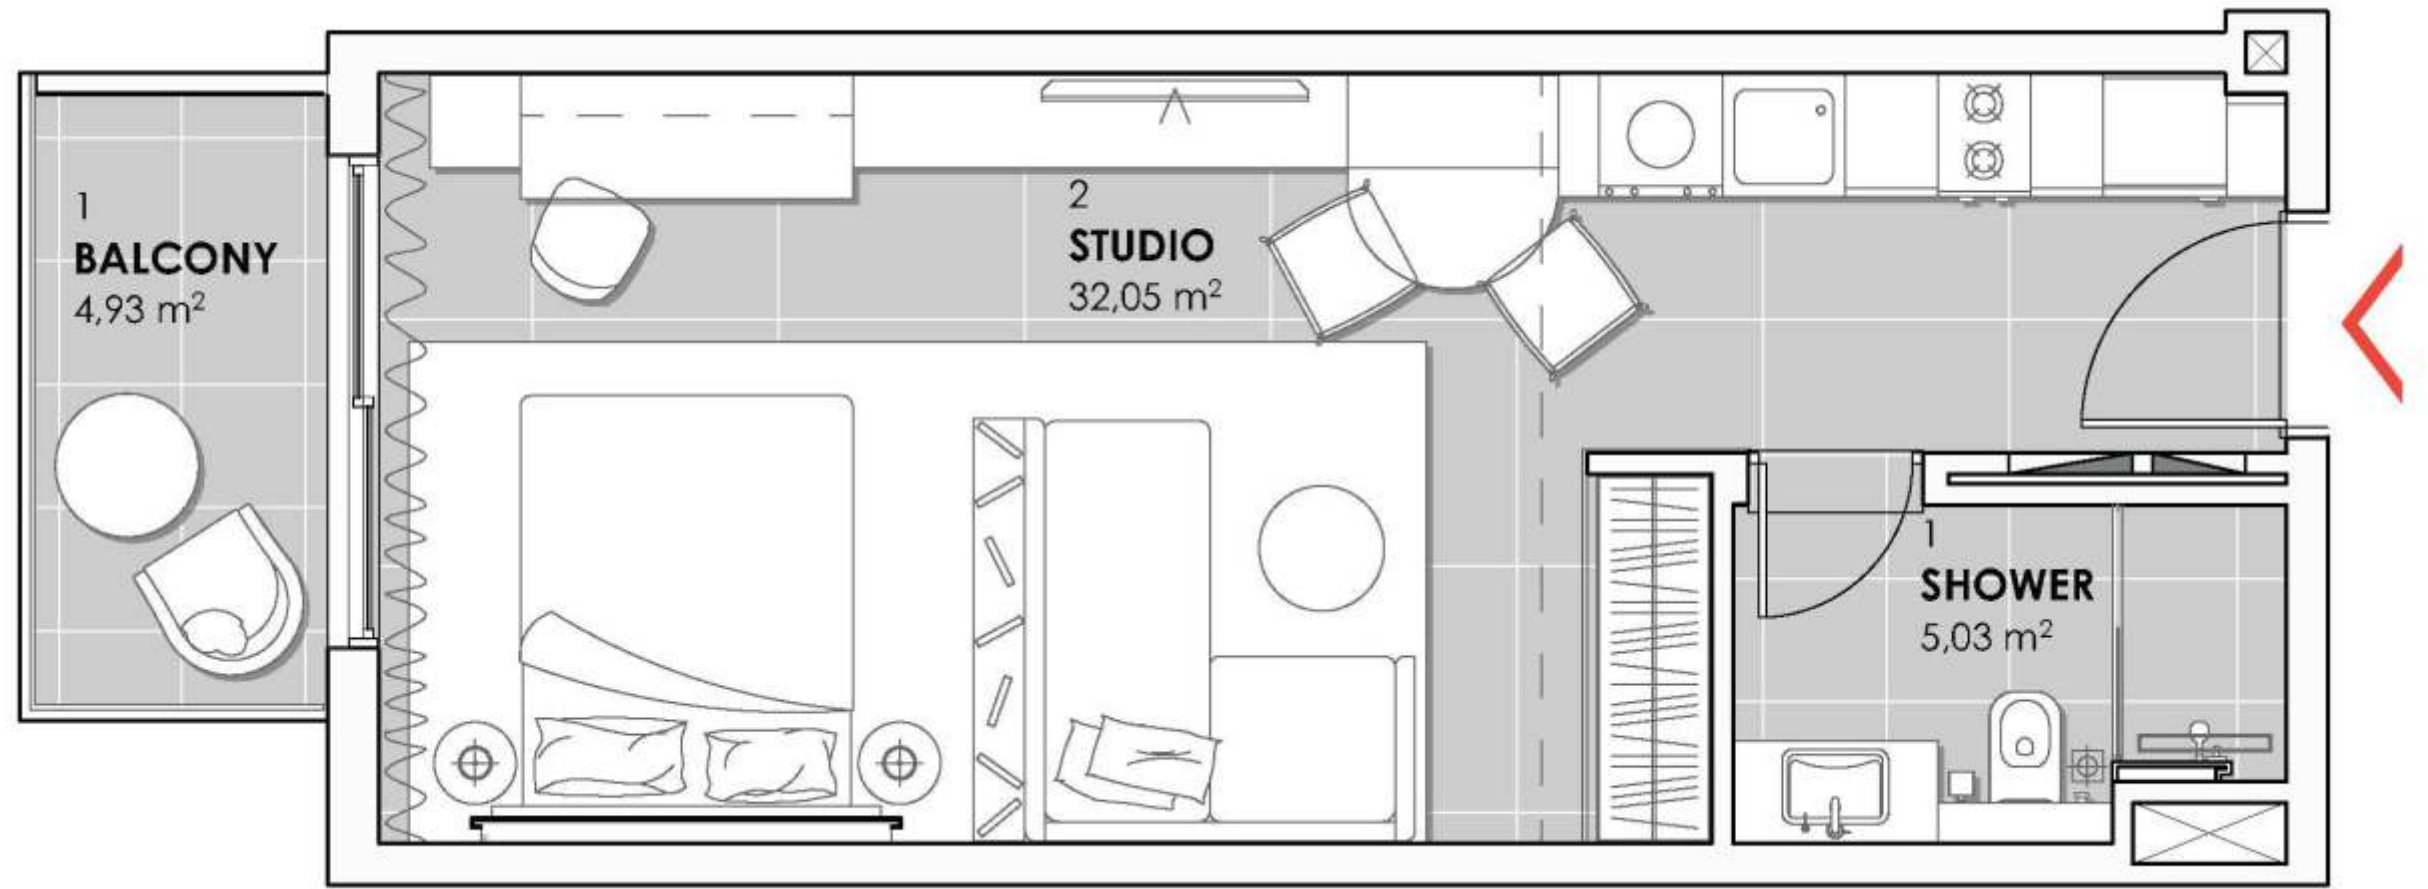

STUDIOS

FROM 441.43 SQ FT
TO 683.08 SQ FT