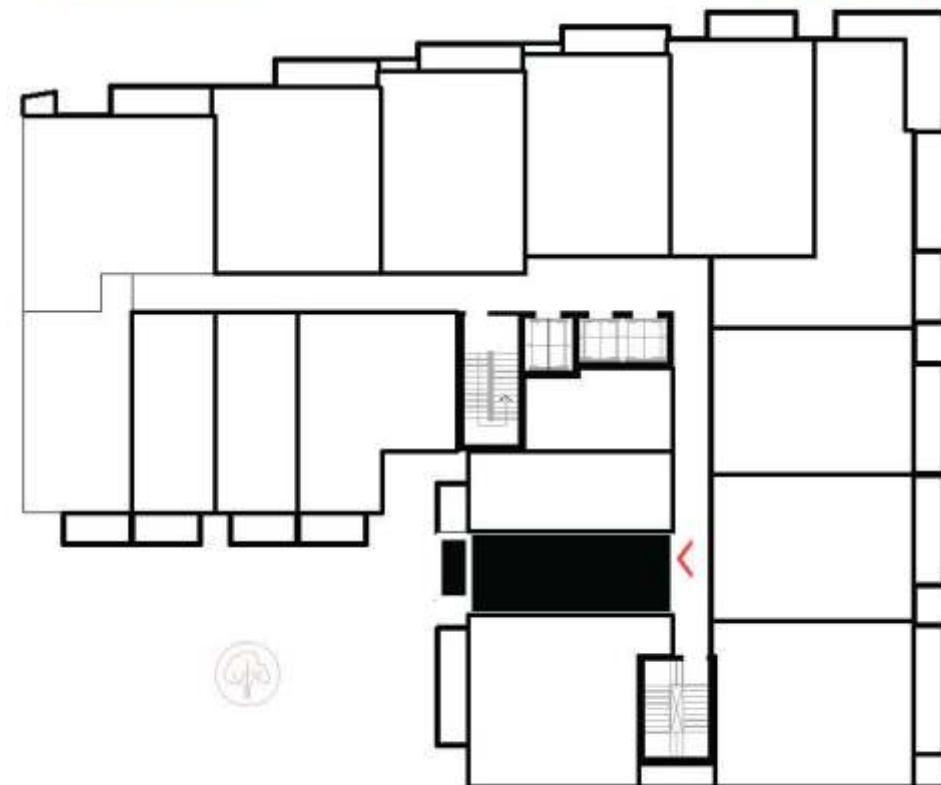

# STUDIOS

FROM 441.43 SQ FT  
TO 683.08 SQ FT

Second floor - Tenth floor

Dubai Marina

Burj Khalifa

## STUDIO APARTMENT TYPE A

Apt. no. 202, 302, 402, 502,  
602, 702, 802, 902, 1002

## STUDIO APARTMENT TYPE A

Apt. no. 215, 315, 415, 515,  
615, 715, 815, 915, 1010

Second floor - Tenth floor

Dubai Marina

Burj Khalifa