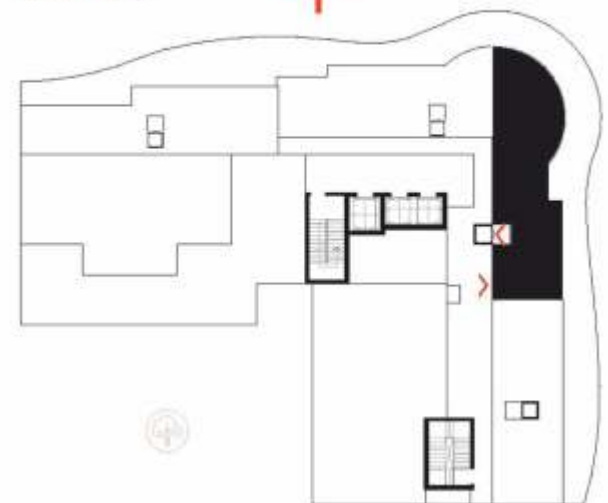

# TWO BEDROOM

FROM 2337.58 SQ FT  
TO 3010.24 SQ FT

Tenth floor

Dubai Marina

Burj Khalifa

Roof floor

Roof terrace plan

**TWO BEDROOM APARTMENT TYPE B**